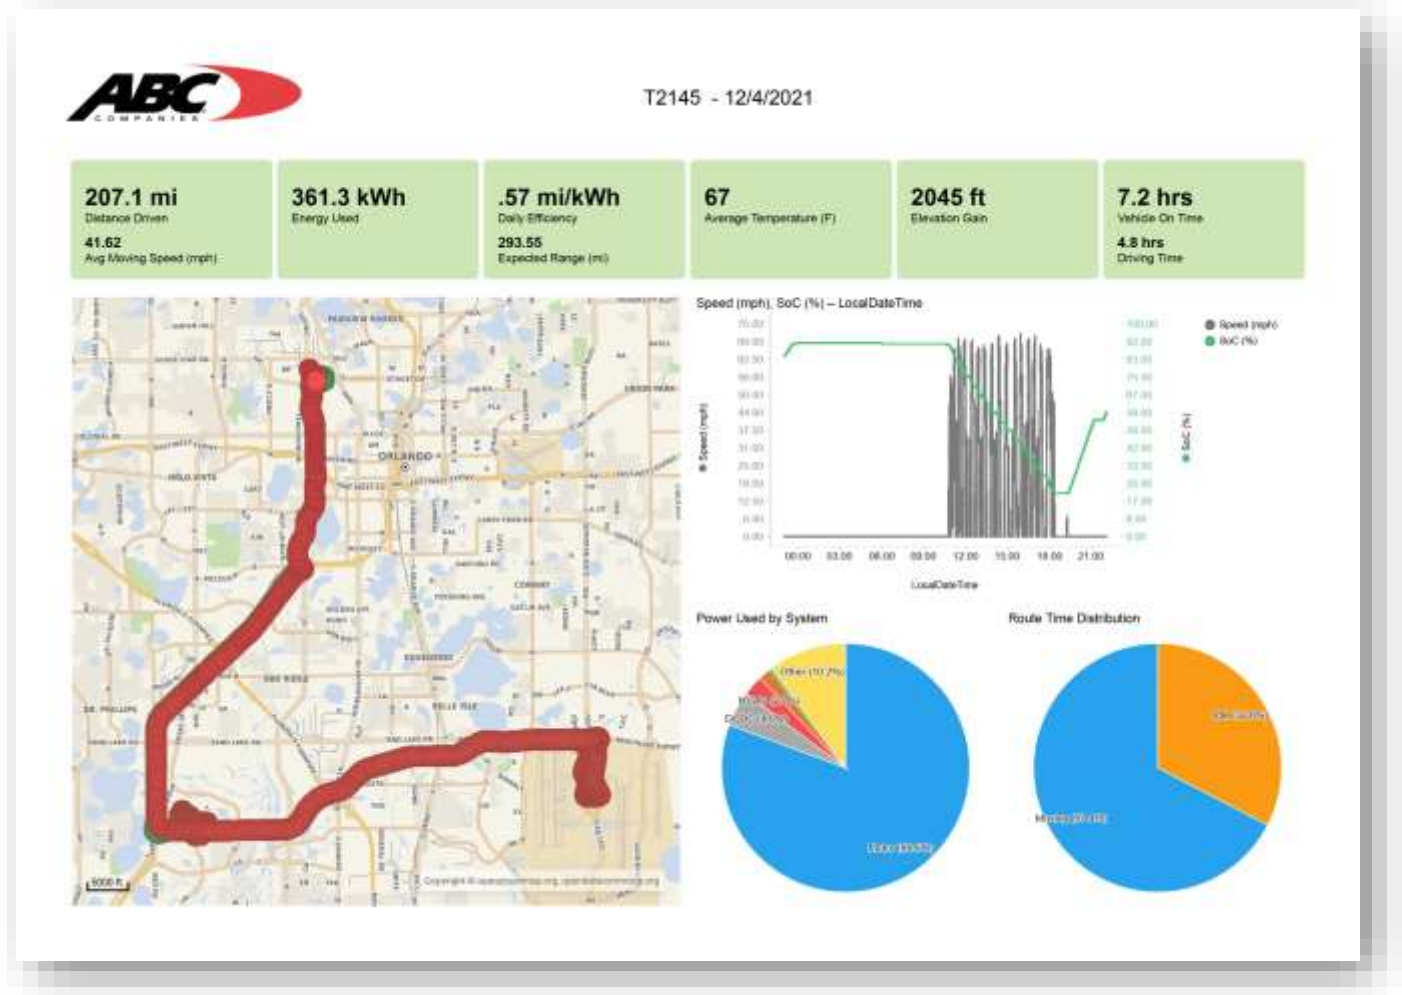

—chargepoint+

ABB